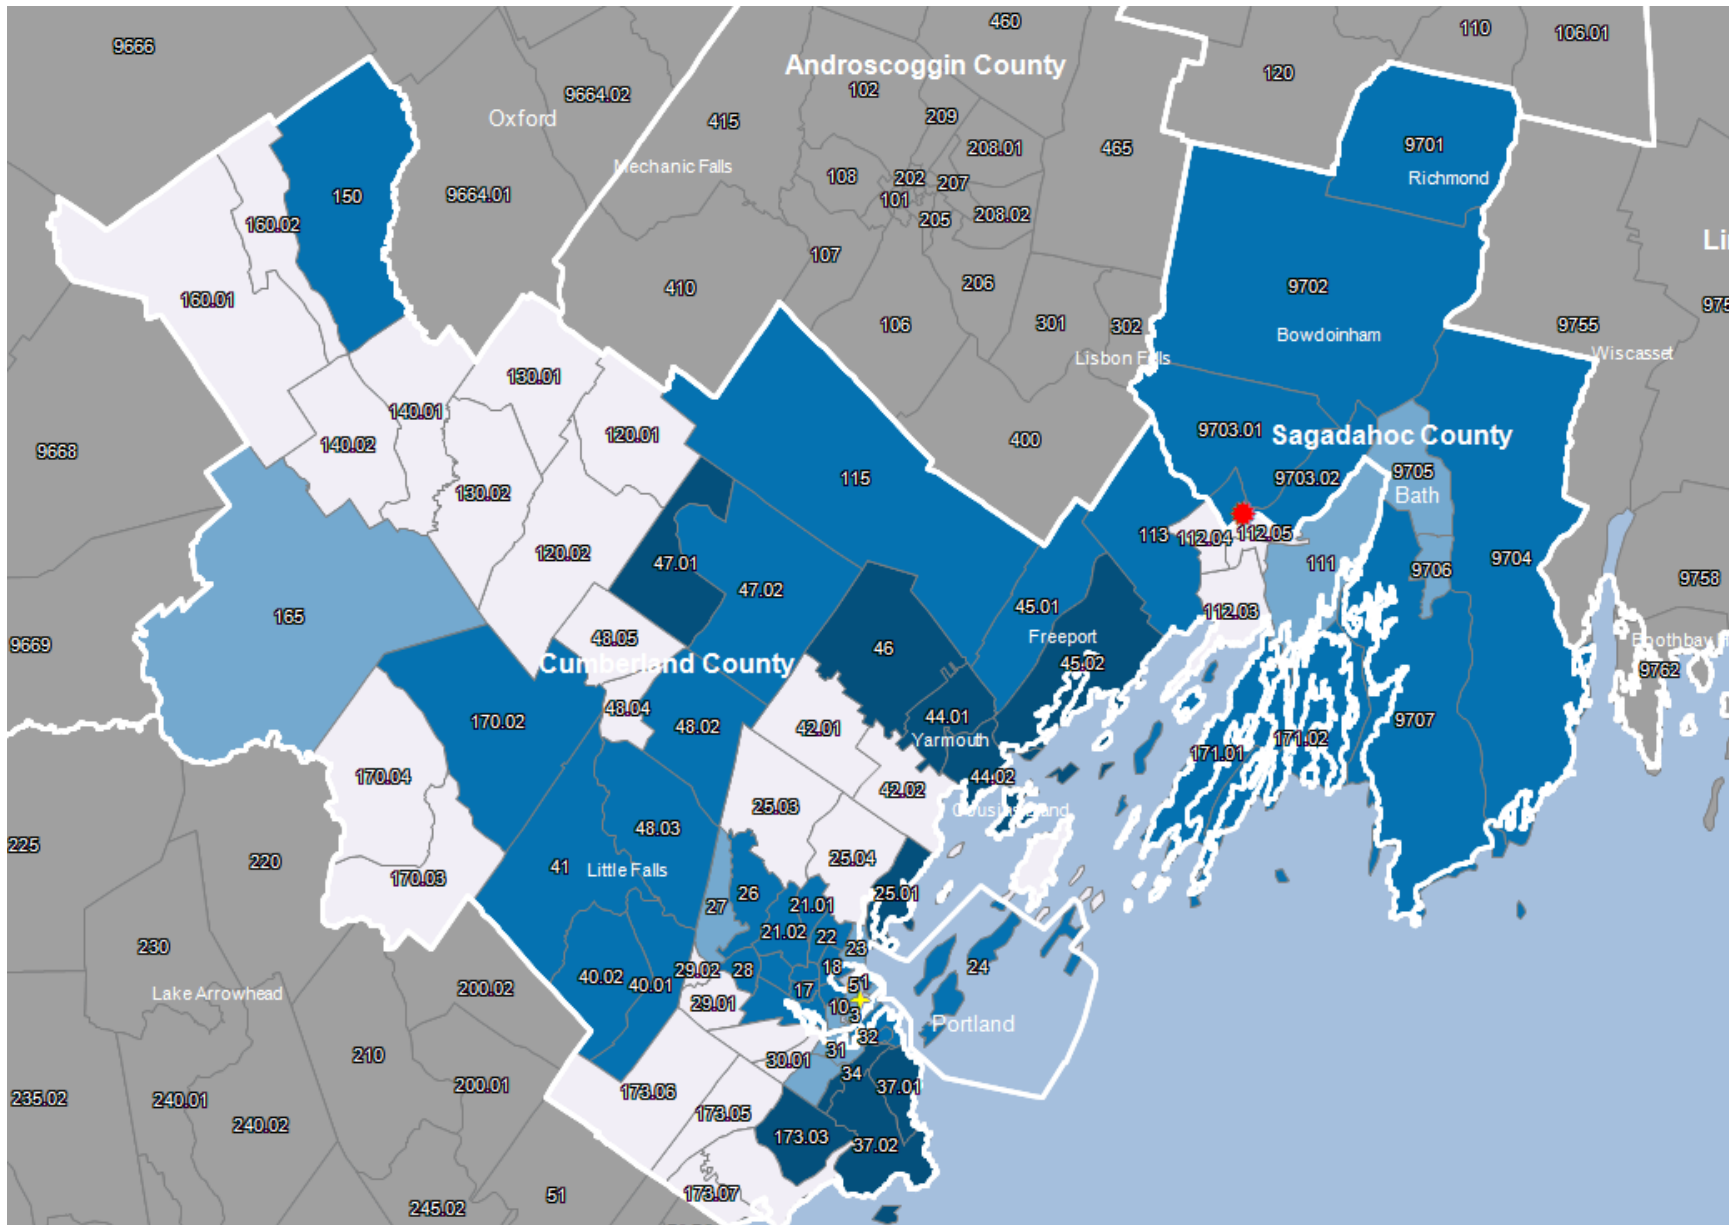

Part III: Assessment Area

Assessment Area Maps (Census Tract Overview)

Maine (All blue areas are in AA area) non-MSA

Bangor MSA

Portland MSA

New Hampshire & Vermont (All blue areas are in AA area)

BHBT CRA Assessment Area as of 2022