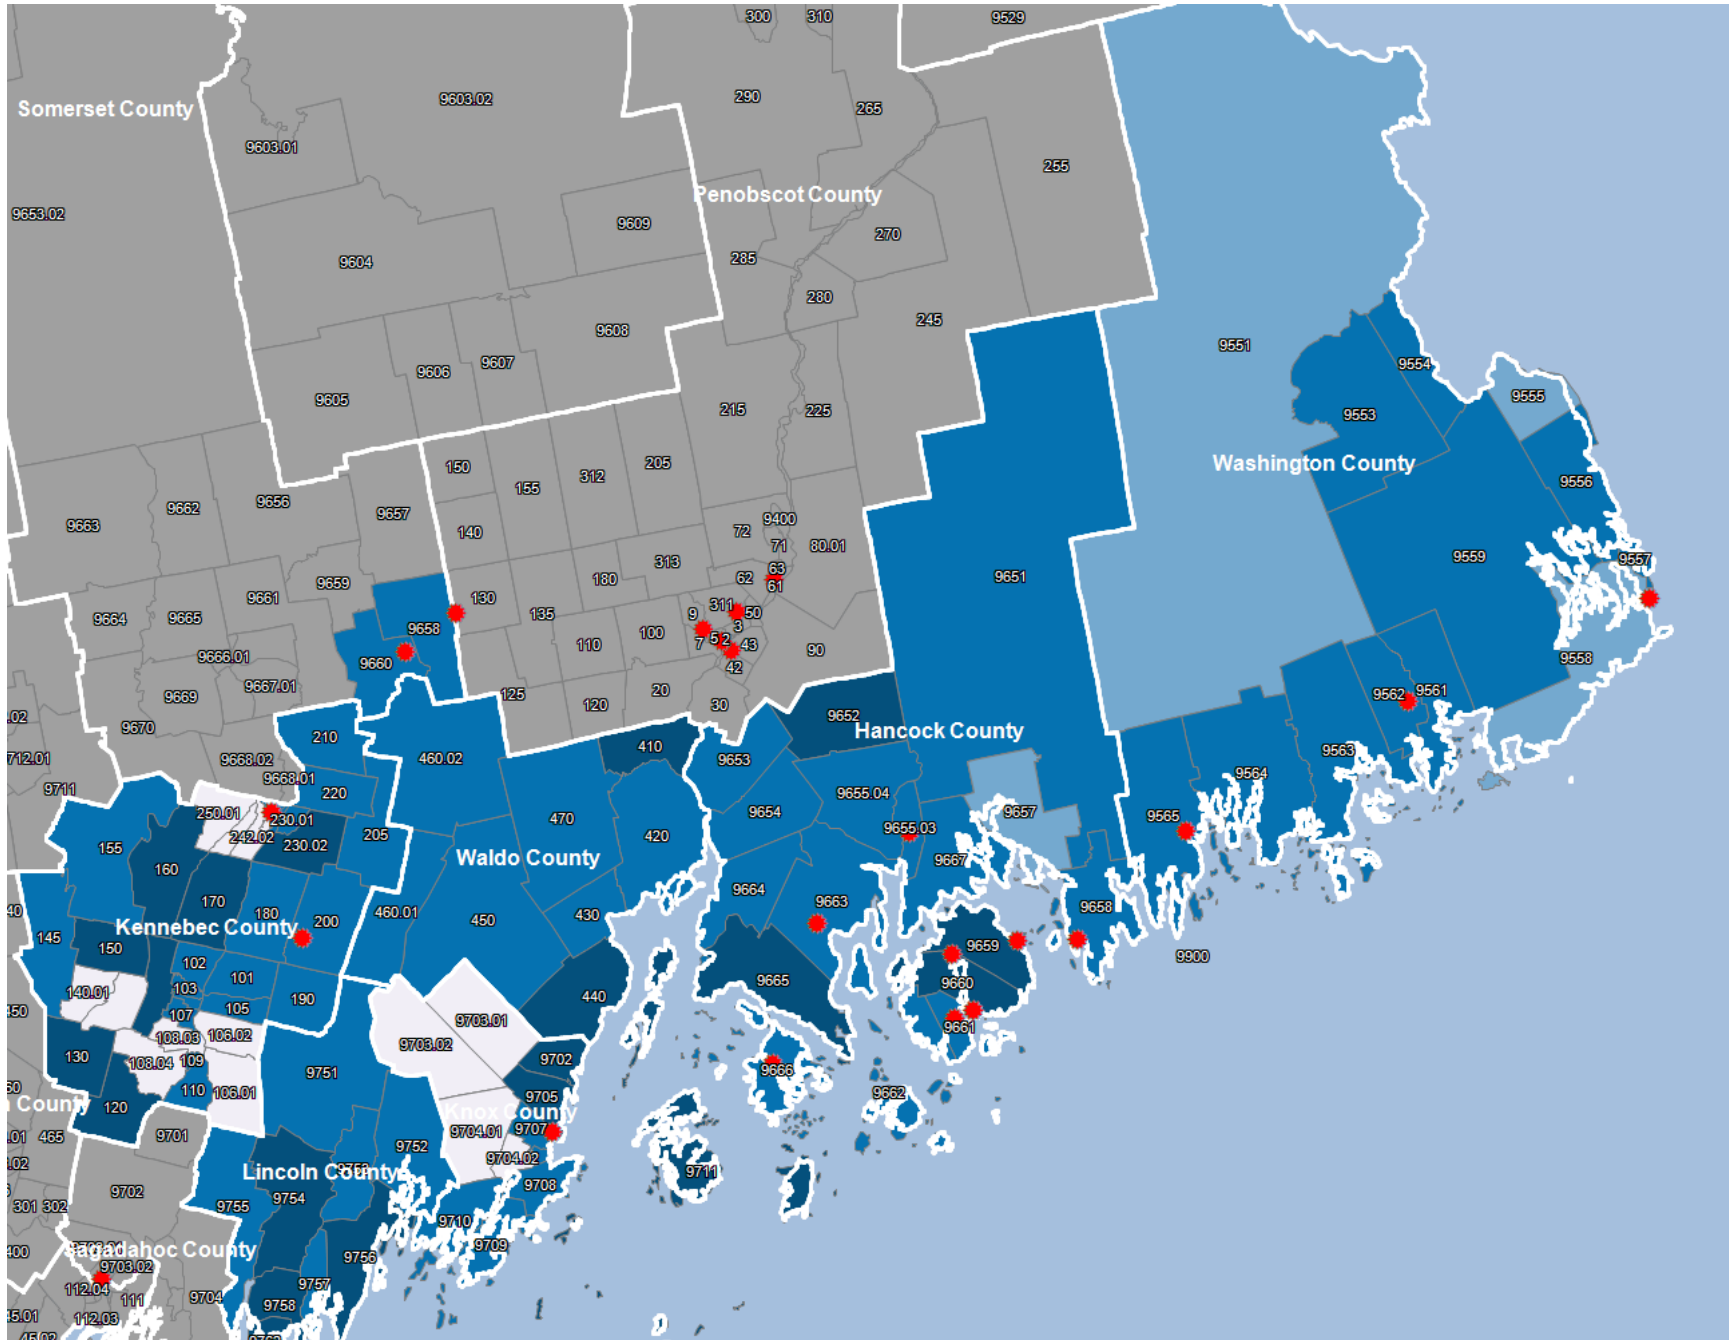

Part III: Assessment Area

Assessment Area Maps (Census Tract Overview)

Maine (All blue areas are in AA area) non-MSA

Bangor MSA

Portland MSA

New Hampshire & Vermont (All blue areas are in AA area)

BHBT CRA Assessment Area as of 2022